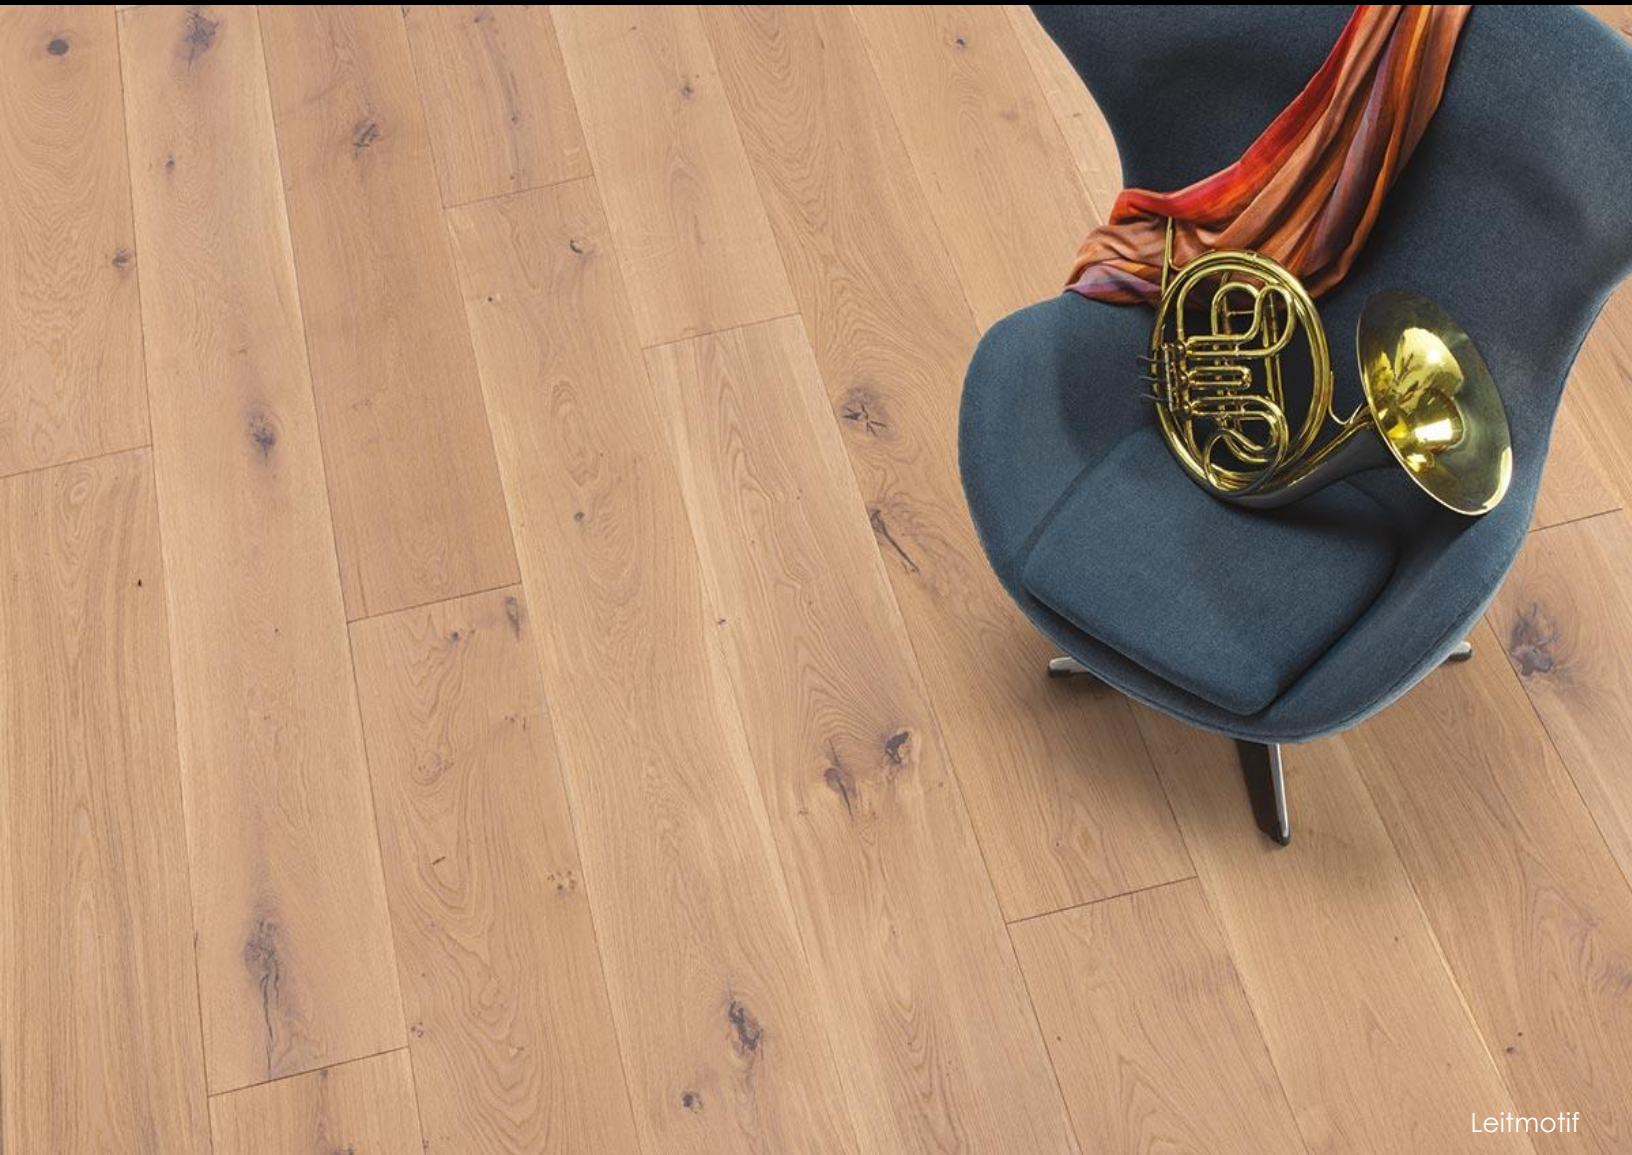

BELLA
CITTA

Bella Citta®

9 Series **SYMPHONY**

Crafted from Old World European Designs
Antiqued Hardwood Flooring

Leitmottif

WWW.BELLACITTAFLORS.COM
1-855-BCFLOOR (1-855-223-5667)