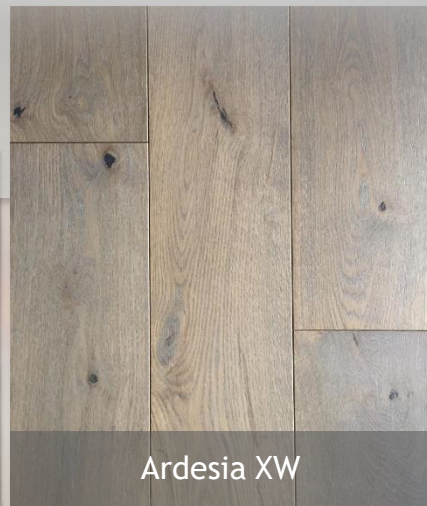

Crafted from Old World European Designs

Antiqued Hardwood Flooring

7UVP Series with Ultra-matte UV Urethane

French / German White Oak & American Walnut

French/German White Oak

1/2" x 7-1/2" x RL (24"-74.86") 2mm wear layer 1 Strip Wide Plank, Multi-ply Engineered
30.92 SQF./CTN, 48.50 LBS./CTN, 30 CTNS/PALLET
Matching moldings in 78" Stair Nose, T-mold, Threshold

American Walnut

1/2" x 7-1/2" x RL (18"-84") 2mm wear layer 1 Strip Wide Plank, Multi-ply Engineered
34.68 SQF./CTN, 54.40 LBS./CTN, 30 CTNS/PALLET
Matching moldings in 78" Stair Nose, T-mold, Threshold

Ardesia XW

25 Year
Residential
Limited
WARRANTY

CARB2
Compliant

About Photo

Product photos and website images are to offer an impression and examples of the appearance of the floor. The color, grain and character variations shown may vary from actual flooring due to the limitations in the reproduction of photography or the monitor resolutions.